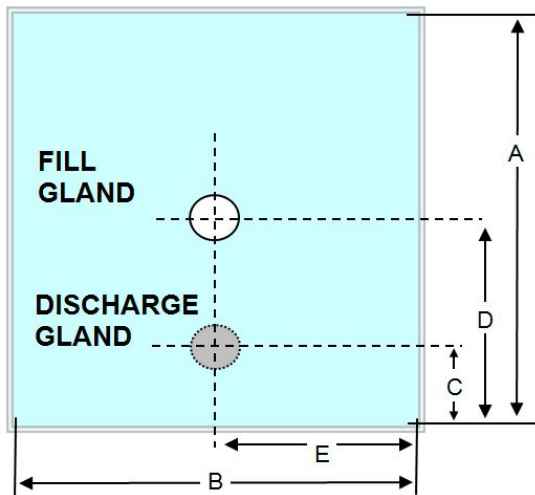

Part Number MET0000637

500/2x3BV

1000 LTR Liquid Pillow Liner
 3 PLY 60mu LLDPE film.

Description

500 LTR 3 PLY 60mu LLDPE. 2 x 3BV

Fill gland: 2" BSPF (square) BLUE c/w cap BLUE and oring.

Discharge: 3" Butterfly Valve S100 Buttress thread and Female 3" BSP (square) BLUE c/w cap BLUE and handle.

Volume	500Ltr
Ply	3
Inner	1 x 1800mm LLDPE
Inner Micron	60mu +/- 10%
Outer	1 x 1800mm LLDPE
Outer Micron	60mu +/- 10%
Int	1 x 1800mm LLDPE
Int Micron	60mu +/- 10%
Dimension A	2200
Dimension B	1754
Dimension C	450
Dimension D	Centre
Dimension E	Centre Line
Destruction Test	1 in 100
Gland Weld Width	2 x 6mm
Liner Weld Width	8mm