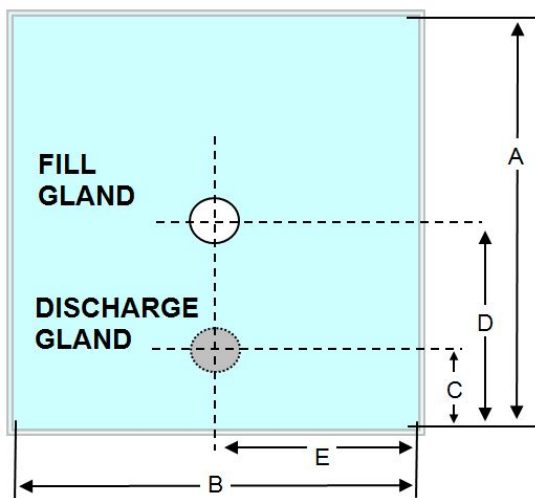

Part Number MET0000637

500/2x3BV

1000 LTR Liquid Pillow Liner
 3 PLY 60mu LLDPE film.

Description

500 LTR 3 PLY 60mu LLDPE. 2 x 3BV

Fill gland: 2" BSPF (square) BLUE c/w cap BLUE and oring.

Discharge: 3" Butterfly Valve S100 Buttress thread and Female 3" BSP (square) BLUE c/w cap BLUE and handle.

Volume	500Ltr
Ply	3
Inner	1 x 1800mm LLDPE
Inner Micron	60mu +/- 10%
Outer	1 x 1800mm LLDPE
Outer Micron	60mu +/- 10%
Int	1 x 1800mm LLDPE
Int Micron	60mu +/- 10%
Dimension A	2200
Dimension B	1754
Dimension C	450
Dimension D	Centre
Dimension E	Centre Line
Destruction Test	1 in 100
Gland Weld Width	2 x 6mm
Liner Weld Width	8mm