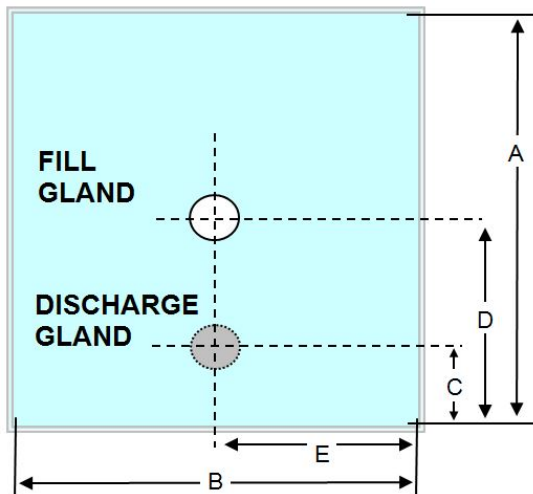

Part Number MET0000625

1000/DN50 x 2" BSP (F)

1000 LTR Liquid Pillow Liner

Description

1000 LTR Liquid Liner 3 PLY 60mu MET/PET.

Fill gland: DN50 (square).

Discharge: 2" BSP (square) c/w membrane and cap.

Metano is a **BRC grade A** approved manufacturer, certified to BRC Global Standard for Packaging and Packaging Materials (High Hygiene) Issue 4. The products are produced in a validated ISO8 clean room.

Volume	1000
Ply	3
Inner	1 x 2200mm LLDPE
Inner Micron	60mu +/- 10%
Outer	1 x 2200mm LLDPE
Outer Micron	60mu +/- 10%
Int	1 x 2200mm LLDPE
Int Micron	60mu +/- 10%
Dimension A	2200
Dimension B	2150
Dimension C	450
Dimension D	Centre
Dimension E	Centre line
Destruction Test	1 in 100
Gland Weld Width	6mm
Liner Weld Width	8mm

Applications

1000/DN50 x DN50M Pillow liners are the most cost effective solution for high volume products such as:

Chemical

Adhesives, automotive lubricants, automotive oils, chemicals, coatings, drilling additives, detergents, inks, paints, polymer emulsions.