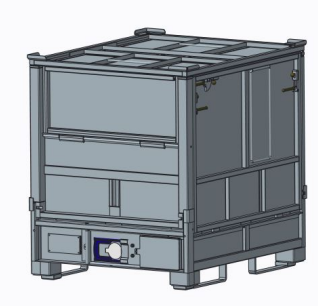

**MET0000611**

**MET0000533 GLC No2 Right Panel Complete (Standard)**  
**MET0000534 GLC No3 Bottom Front Gate Panel Complete (standard)**  
**MET0000542 GLC No 4 Back Panel Complete (Standard)**

**Full Perimeter Base 3 inch Valve Plate with stacking lugs**  
**Comprises of**  
**MET0000319 GLC 3" Stainless Steel Valve Plate c/w C Clip**  
**MET0000323**  
**MET0000541 GLC Lid Complete with Stacking Lugs**  
**MET0000532 GLC No1 Left Panel Complete (standard)**  
**MET0000590 GLC Pallet Base (Bolted Type) Full Perimeter Base**  
**MET0000533 GLC No2 Right Panel Complete (Standard)**  
**MET0000534 GLC No3 Bottom Front Gate Panel Complete (standard)**  
**MET0000542 GLC No 4 Back Panel Complete (Standard)**  
**MET0000535 GLC No3 Top Half Drop Gate Panel Complete (Standard)**

**MET0000563**

**Bolted Double Long Loop & 2 inch Valve plate with stack lugs**  
**Comprises of**  
**MET0000597 GLC Pallet Base (Bolted Type) 2 x Long (left and right) Bolted Fork Loops on 1200 side**  
**MET0000541 GLC Lid Complete with Stacking Lugs**  
**MET0000535 GLC No3 Top Half Drop Gate Panel Complete (Standard)**  
**MET0000532 GLC No1 Left Panel Complete (standard)**  
**MET0000533 GLC No2 Right Panel Complete (Standard)**  
**MET0000534 GLC No3 Bottom Front Gate Panel Complete (standard)**  
**MET0000542 GLC No 4 Back Panel Complete (Standard)**  
**MET0000436 GLC 2" Stainless Steel Valve Plate c/w C Clip**  
**MET0000321**