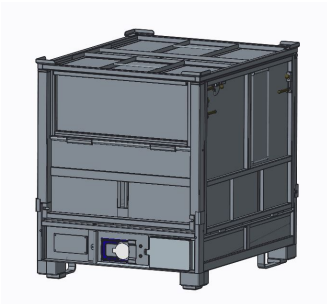

**MET0000528**

**Holder**

**Single Welded Loop all sides with stacking lugs 2" Valve Plate**  
Comprises of  
MET0000541 GLC Lid Complete with Stacking Lugs  
MET0000535 GLC No3 Top Half Drop Gate Panel Complete  
(Standard)  
MET0000532 GLC No1 Left Panel Complete (standard)  
MET0000533 GLC No2 Right Panel Complete (Standard)  
MET0000534 GLC No3 Bottom Front Gate Panel Complete  
(standard)  
MET0000542 GLC No 4 Back Panel Complete (Standard)  
MET0000613 GLC Pallet Base (Welded Type) 1 x Short welded  
loop (right) on All sides