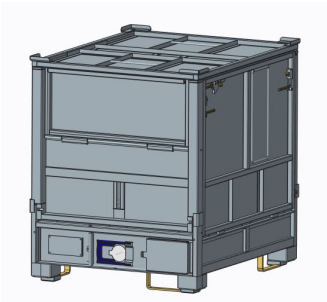

Single Welded Loop all sides with stacking lugs 2" Valve Plate
Comprises of
MET0000541 GLC Lid Complete with Stacking Lugs
MET0000535 GLC No3 Top Half Drop Gate Panel Complete
(Standard)
MET0000532 GLC No1 Left Panel Complete (standard)
MET0000533 GLC No2 Right Panel Complete (Standard)
MET0000534 GLC No3 Bottom Front Gate Panel Complete
(standard)
MET0000542 GLC No 4 Back Panel Complete (Standard)
MET0000613 GLC Pallet Base (Welded Type) 1 x Short welded
loop (right) on All sides

MET0000615