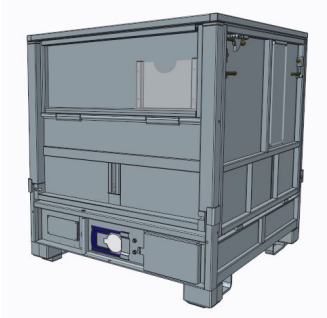

The GLC has a capacity of over 1000 litres, is built to last and has unrivalled strength.

Easy to assemble, fill and discharge.

Large outlets aid product discharge.

**Metano Liquid Liners**

2" and 3" cutter membrane and 2" and 3" butterfly valve liners. Available in 3 ply LLDPE, can be manufactured with intermediate barrier layers if required.

**MET0000563**

**Bolted Double Long Loop & 2 inch Valve plate with stack lugs**  
**Comprises of**  
**MET0000597 GLC Pallet Base (Bolted Type) 2 x Long (left and right) Bolted Fork Loops on 1200 side**  
**MET0000541 GLC Lid Complete with Stacking Lugs**  
**MET0000535 GLC No3 Top Half Drop Gate Panel Complete (Standard)**  
**MET0000532 GLC No1 Left Panel Complete (standard)**  
**MET0000533 GLC No2 Right Panel Complete (Standard)**  
**MET0000534 GLC No3 Bottom Front Gate Panel Complete (standard)**  
**MET0000542 GLC No 4 Back Panel Complete (Standard)**  
**MET0000436 GLC 2" Stainless Steel Valve Plate c/w C Clip**  
**MET0000321**

**MET0000562**

**Bolted Double Short Loop, no stack lugs, doc holder-2" Valve plate,**  
**Comprises of**  
**MET0000436 GLC 2" Stainless Steel Valve Plate c/w C Clip**  
**MET0000321**  
**MET0000530 GLC Pallet Base (Bolted Type) 2 x Short (left and right) Bolted Fork Loops on 1200 side**  
**MET0000554 GLC Lid Complete without Stacking Lugs**  
**MET0000532 GLC No1 Left Panel Complete (standard)**  
**MET0000533 GLC No2 Right Panel Complete (Standard)**  
**MET0000534 GLC No3 Bottom Front Gate Panel Complete (standard)**  
**MET0000536 Back Panel No 4 Complete with Document Holder**  
**MET0000537 GLC No 3 Top Half Drop Gate Panel c/w Document**