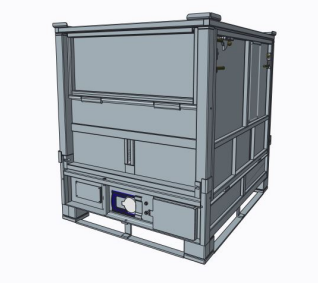

The GLC has a capacity of over 1000 litres, is built to last and has unrivalled strength.

Easy to assemble, fill and discharge.

Large outlets aid product discharge.

**Metano Liquid Liners**

2" and 3" cutter membrane and 2" and 3" butterfly valve liners. Available in 3 ply LLDPE, can be manufactured with intermediate barrier layers if required.

**MET0000561**

**Bolted double long loop without stacking lugs**  
Comprises of  
MET0000554 GLC Lid Complete without Stacking Lugs  
MET0000597 GLC Pallet Base (Bolted Type) 2 x Long (left and right) Bolted Fork Loops on 1200 side  
MET0000535 GLC No3 Top Half Drop Gate Panel Complete (Standard)  
MET0000532 GLC No1 Left Panel Complete (standard)  
MET0000533 GLC No2 Right Panel Complete (Standard)  
MET0000534 GLC No3 Bottom Front Gate Panel Complete (standard)  
MET0000542 GLC No 4 Back Panel Complete (Standard)  
MET0000436 GLC 2" Stainless Steel Valve Plate c/w C Clip  
MET0000321

**MET0000560**

**Single Welded Loop 2" valve plate with stacking lugs.**  
Comprises of  
MET0000612 GLC Pallet Base (Welded Type) 1 x Short welded loop (right) on 1200 side  
MET0000541 GLC Lid Complete with Stacking Lugs  
MET0000535 GLC No3 Top Half Drop Gate Panel Complete (Standard)  
MET0000532 GLC No1 Left Panel Complete (standard)  
MET0000533 GLC No2 Right Panel Complete (Standard)  
MET0000534 GLC No3 Bottom Front Gate Panel Complete (standard)  
MET0000542 GLC No 4 Back Panel Complete (Standard)  
MET0000612 GLC Pallet Base (Welded Type) 1 x Short welded loop (right) on 1200 side

**MET0000614**

**Welded Short Double Loop with stacking lugs 2" Valve Plate**  
Comprises of  
MET0000608 GLC Pallet Base (Welded Type) 2 x Short welded loops (left and right) on 1200 side  
MET0000541 GLC Lid Complete with Stacking Lugs  
MET0000535 GLC No3 Top Half Drop Gate Panel Complete (Standard)  
MET0000532 GLC No1 Left Panel Complete (standard)