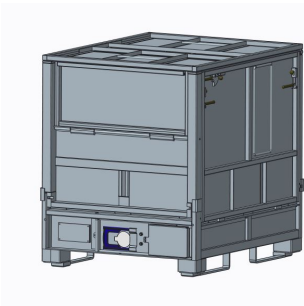

The GLC has a capacity of over 1000 litres, is built to last and has unrivalled strength.

Easy to assemble, fill and discharge.

Large outlets aid product discharge.

**Metano Liquid Liners**

2" and 3" cutter membrane and 2" and 3" butterfly valve liners. Available in 3 ply LLDPE, can be manufactured with intermediate barrier layers if required.

Contact Metano Today for a rental Quote.

**Full Perimeter Base & 2 inch Valve plate with stacking lugs**  
Comprises of  
MET0000541 GLC Lid Complete with Stacking Lugs  
MET0000532 GLC No1 Left Panel Complete (standard)  
MET0000590 GLC Pallet Base (Bolted Type) Full Perimeter Base  
MET0000533 GLC No2 Right Panel Complete (Standard)  
MET0000534 GLC No3 Bottom Front Gate Panel Complete (standard)  
MET0000542 GLC No 4 Back Panel Complete (Standard)  
MET0000535 GLC No3 Top Half Drop Gate Panel Complete (Standard)  
MET0000436 GLC 2" Stainless Steel Valve Plate c/w C Clip  
MET0000321

**MET0000561**

**Bolted double long loop without stacking lugs**  
Comprises of  
MET0000554 GLC Lid Complete without Stacking Lugs  
MET0000597 GLC Pallet Base (Bolted Type) 2 x Long (left and right) Bolted Fork Loops on 1200 side  
MET0000535 GLC No3 Top Half Drop Gate Panel Complete (Standard)  
MET0000532 GLC No1 Left Panel Complete (standard)  
MET0000533 GLC No2 Right Panel Complete (Standard)  
MET0000534 GLC No3 Bottom Front Gate Panel Complete (standard)  
MET0000542 GLC No 4 Back Panel Complete (Standard)  
MET0000436 GLC 2" Stainless Steel Valve Plate c/w C Clip  
MET0000321