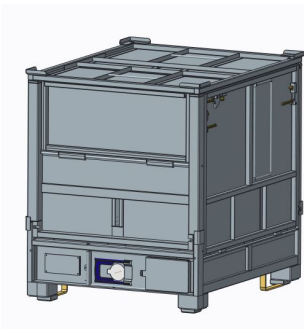

Single Welded Loop 2" valve plate with stacking lugs.
Comprises of
MET0000612 GLC Pallet Base (Welded Type) 1 x Short welded loop (right) on 1200 side
MET0000541 GLC Lid Complete with Stacking Lugs
MET0000535 GLC No3 Top Half Drop Gate Panel Complete (Standard)
MET0000532 GLC No1 Left Panel Complete (standard)
MET0000533 GLC No2 Right Panel Complete (Standard)
MET0000534 GLC No3 Bottom Front Gate Panel Complete (standard)
MET0000542 GLC No 4 Back Panel Complete (Standard)
MET0000612 GLC Pallet Base (Welded Type) 1 x Short welded loop (right) on 1200 side

MET0000614

Welded Short Double Loop with stacking lugs 2" Valve Plate
Comprises of
MET0000608 GLC Pallet Base (Welded Type) 2 x Short welded loops (left and right) on 1200 side
MET0000541 GLC Lid Complete with Stacking Lugs
MET0000535 GLC No3 Top Half Drop Gate Panel Complete (Standard)
MET0000532 GLC No1 Left Panel Complete (standard)

MET0000611