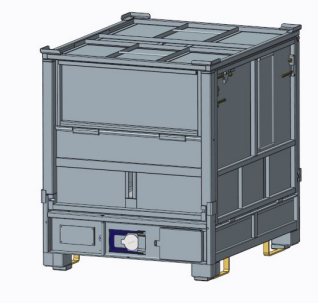

**MET0000560**

**Single Welded Loop 2" valve plate with stacking lugs.**  
Comprises of  
MET0000612 GLC Pallet Base (Welded Type) 1 x Short welded loop (right) on 1200 side  
MET0000541 GLC Lid Complete with Stacking Lugs  
MET0000535 GLC No3 Top Half Drop Gate Panel Complete (Standard)  
MET0000532 GLC No1 Left Panel Complete (standard)  
MET0000533 GLC No2 Right Panel Complete (Standard)  
MET0000534 GLC No3 Bottom Front Gate Panel Complete (standard)  
MET0000542 GLC No 4 Back Panel Complete (Standard)  
MET0000612 GLC Pallet Base (Welded Type) 1 x Short welded loop (right) on 1200 side

**MET0000614**

**Welded Short Double Loop with stacking lugs 2" Valve Plate**  
Comprises of  
MET0000608 GLC Pallet Base (Welded Type) 2 x Short welded loops (left and right) on 1200 side  
MET0000541 GLC Lid Complete with Stacking Lugs  
MET0000535 GLC No3 Top Half Drop Gate Panel Complete (Standard)  
MET0000532 GLC No1 Left Panel Complete (standard)