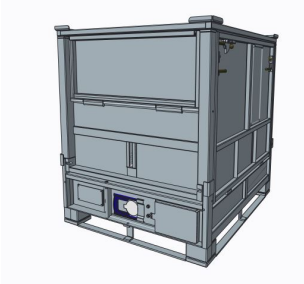

The GLC has a capacity of over 1000 litres, is built to last and has unrivalled strength.

Easy to assemble, fill and discharge.

Large outlets aid product discharge.

**Metano Liquid Liners**

2" and 3" cutter membrane and 2" and 3" butterfly valve liners. Available in 3 ply LLDPE, can be manufactured with intermediate barrier layers if required.

Contact Metano Today for a rental Quote.

**Full Perimeter Base & 2 inch Valve plate with stacking lugs**  
Comprises of  
MET0000541 GLC Lid Complete with Stacking Lugs  
MET0000532 GLC No1 Left Panel Complete (standard)  
MET0000590 GLC Pallet Base (Bolted Type) Full Perimeter Base  
MET0000533 GLC No2 Right Panel Complete (Standard)  
MET0000534 GLC No3 Bottom Front Gate Panel Complete (standard)  
MET0000542 GLC No 4 Back Panel Complete (Standard)  
MET0000535 GLC No3 Top Half Drop Gate Panel Complete (Standard)  
MET0000436 GLC 2" Stainless Steel Valve Plate c/w C Clip  
MET0000321