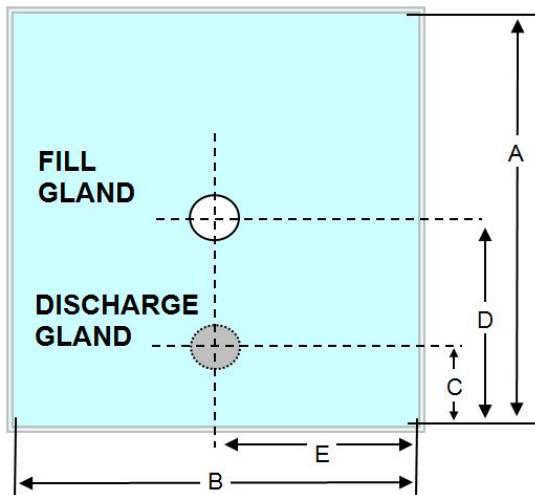

Part Number MET0000243

250/2x2BV LLDPE

250 LTR Liquid Pillow Liner
 3 PLY 60mu Clear LLDPE film.

Description

250LTR 3 PLY 60mu Clear LLDPE. 5002 x 2BV

Fill gland: 2" BSPF (suauere) c/w cap and oring.

Discharge: 2" Butterfly Valve S60 Buttress thread (square) c/w cap and handle. Manufactured under the following conditions:-

Volume	250Ltr
Ply	3
Inner	1 x 1400mm LLDPE Clear
Inner Micron	60mu +/- 10%
Outer	1 x 1400mm LLDPE Clear
Outer Micron	60mu +/- 10%
Int	1 x 1400mm LLDPE Clear
Int Micron	60mu +/- 10%
Dimension A	1714
Dimension B	1354
Dimension C	400
Dimension D	Centre
Dimension E	Centre Line
Destruction Test	1 in 100
Gland Weld Width	2 x 6mm
Liner Weld Width	8mm