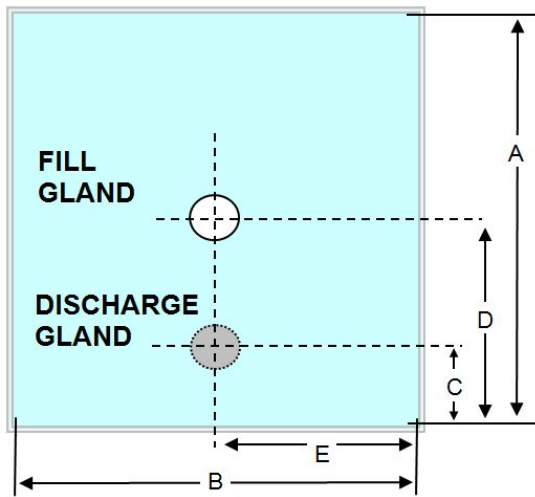

Part Number MET0000171

500/2x2BV LLDPE

500 LTR Liquid Pillow Liner
 3 PLY 60mu LLDPE film.

Description

500 LTR 3 PLY 60mu LLDPE. Available in clear or blue.

Fill gland: 2" BSP(F) (square) c/w cap and 'o' ring.

Discharge: 2" Butterfly Valve S60 Buttrass thread (square) c/w cap and handle.

Manufactured under the following conditions:-

Metano is a **BRC grade A** approved manufacturer, certified to BRC Global Standard for Packaging and Packaging Materials (High Hygiene) Issue 4. The products are produced in a validated ISO8 clean room.

Volume	500Ltr
Ply	3
Inner	1 x 1800mm LLDPE
Inner Micron	60mu +/- 10%
Outer	1 x 1800mm LLDPE
Outer Micron	60mu +/- 10%
Int	1 x 1800mm LLDPE
Int Micron	60mu +/- 10%
Dimension A	2200
Dimension B	1754
Dimension C	450
Dimension D	Centre
Dimension E	Centre Line
Destruction Test	1 in 100
Gland Weld Width	8mm
Liner Weld Width	8mm