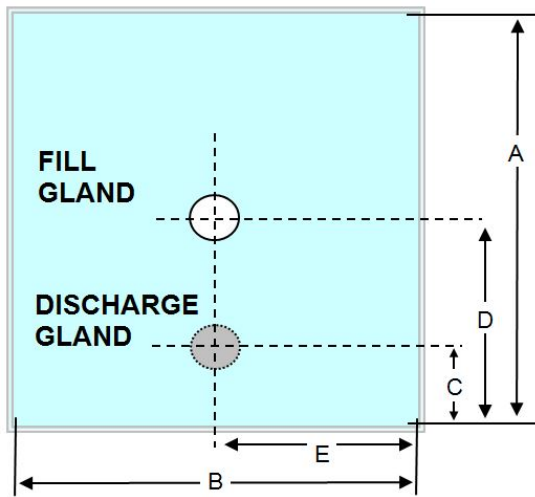

**Part Number MET0000171**

**500/2x2BV LLDPE**

500 LTR Liquid Pillow Liner  
3 PLY 60mu LLDPE film.

**Description**

500 LTR 3 PLY 60mu LLDPE. Available in clear or blue.

Fill gland: 2" BSP(F) (square) c/w cap and 'o' ring.

Discharge: 2" Butterfly Valve S60 Buttrass thread (square) c/w cap and handle.

Manufactured under the following conditions:-

Metano is a **BRC grade A** approved manufacturer, certified to BRC Global Standard for Packaging and Packaging Materials (High Hygiene) Issue 4. The products are produced in a validated ISO8 clean room.

Volume	500Ltr
Ply	3
Inner	1 x 1800mm LLDPE
Inner Micron	60mu +/- 10%
Outer	1 x 1800mm LLDPE
Outer Micron	60mu +/- 10%
Int	1 x 1800mm LLDPE
Int Micron	60mu +/- 10%
Dimension A	2200
Dimension B	1754
Dimension C	450
Dimension D	Centre
Dimension E	Centre Line
Destruction Test	1 in 100
Gland Weld Width	8mm
Liner Weld Width	8mm