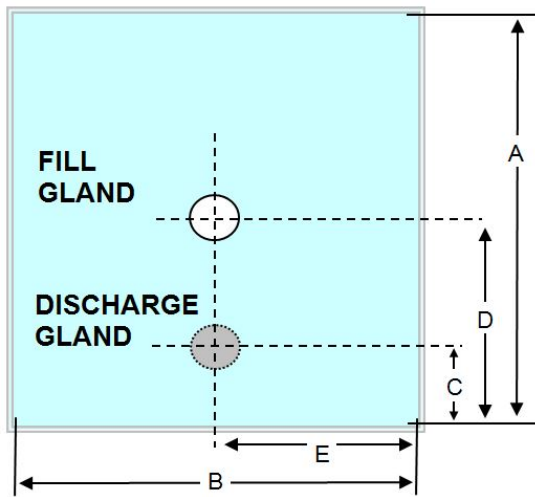

**Part Number MET0000171**

**500/2x2BV LLDPE**

500 LTR Liquid Pillow Liner  
 3 PLY 60mu LLDPE film.

**Description**

500 LTR 3 PLY 60mu LLDPE. Available in clear or blue.

Fill gland: 2" BSP(F) (square) c/w cap and 'o' ring.

Discharge: 2" Butterfly Valve S60 Buttrass thread (square) c/w cap and handle.

Manufactured under the following conditions:-

Metano is a **BRC grade A** approved manufacturer, certified to BRC Global Standard for Packaging and Packaging Materials (High Hygiene) Issue 4. The products are produced in a validated ISO8 clean room.

Volume	500Ltr
Ply	3
Inner	1 x 1800mm LLDPE
Inner Micron	60mu +/- 10%
Outer	1 x 1800mm LLDPE
Outer Micron	60mu +/- 10%
Int	1 x 1800mm LLDPE
Int Micron	60mu +/- 10%
Dimension A	2200
Dimension B	1754
Dimension C	450
Dimension D	Centre
Dimension E	Centre Line
Destruction Test	1 in 100
Gland Weld Width	8mm
Liner Weld Width	8mm