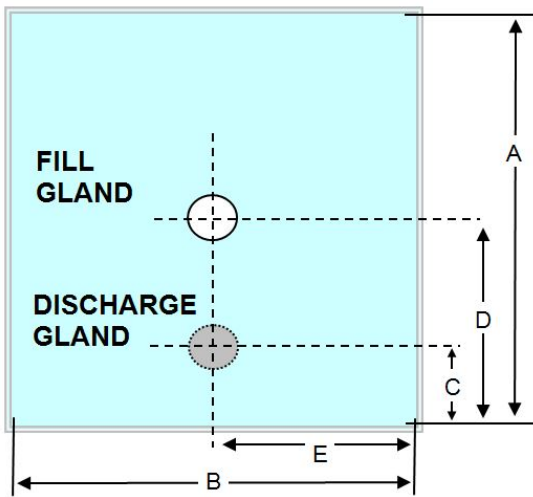

Part Number MET0000171

500/2x2BV LLDPE

500 LTR Liquid Pillow Liner
 3 PLY 60mu LLDPE film.

Description

500 LTR 3 PLY 60mu LLDPE. Available in clear or blue.
 Fill gland: 2" BSP(F) (square) c/w cap and 'o' ring.
 Discharge: 2" Butterfly Valve S60 Buttress thread (square) c/w cap and handle.

Volume	500Ltr
Ply	3
Inner	1 x 1800mm LLDPE
Inner Micron	60mu +/- 10%
Outer	1 x 1800mm LLDPE
Outer Micron	60mu +/- 10%
Int	1 x 1800mm LLDPE
Int Micron	60mu +/- 10%
Dimension A	2200
Dimension B	1754
Dimension C	450
Dimension D	Centre
Dimension E	Centre Line
Destruction Test	1 in 100
Gland Weld Width	8mm
Liner Weld Width	8mm