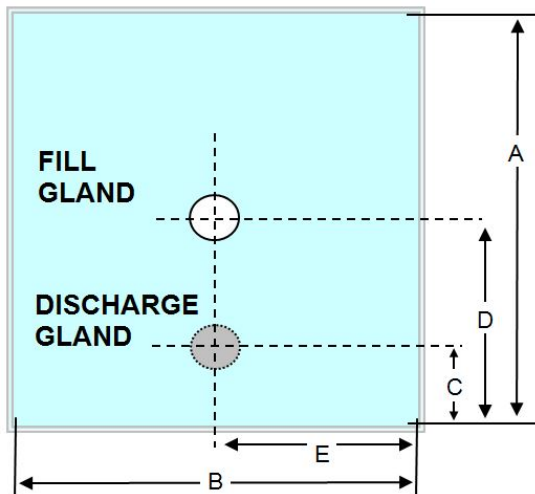

Part Number MET0000625

1000/DN50 x 2" BSP (F)

1000 LTR Liquid Pillow Liner

Description

1000 LTR Liquid Liner 3 PLY 60mu MET/PET.

Fill gland: DN50 (square).

Discharge: 2" BSP (square) c/w membrane and cap.

Metano is a **BRC grade A** approved manufacturer, certified to BRC Global Standard for Packaging and Packaging Materials (High Hygiene) Issue 4. The products are produced in a validated ISO8 clean room.

Volume	1000
Ply	3
Inner	1 x 2200mm LLDPE
Inner Micron	60mu +/- 10%
Outer	1 x 2200mm LLDPE
Outer Micron	60mu +/- 10%
Int	1 x 2200mm LLDPE
Int Micron	60mu +/- 10%
Dimension A	2200
Dimension B	2150
Dimension C	450
Dimension D	Centre
Dimension E	Centre line
Destruction Test	1 in 100
Gland Weld Width	6mm
Liner Weld Width	8mm

Applications

1000/DN50 x DN50M Pillow liners are the most cost effective solution for high volume products such as:

Chemical

Adhesives, automotive lubricants, automotive oils, chemicals, coatings, drilling additives, detergents, inks, paints, polymer emulsions.