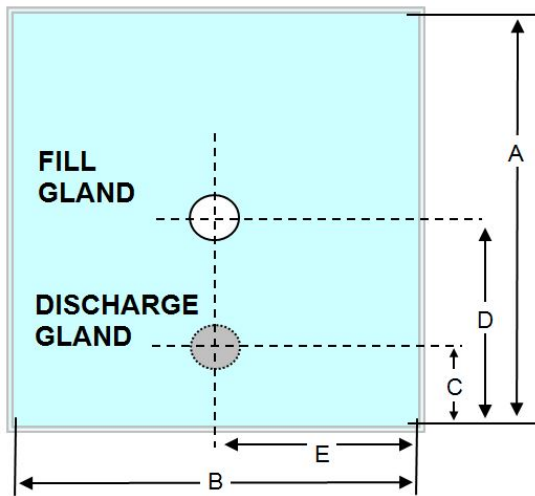

Part Number PB5DDF0B

500/DN50 x DN50BV

1000 LTR Liquid Pillow Liner
 3 PLY 60mu LLDPE film.

Description

500 LTR Liquid Liner 3 PLY 60mu LLDPE film.

Fill gland: DN50 seal and cap.

Discharge: METANO DN50 Integral Butterfly valve, seal and cap.

| | |
|------------------|------------------|
| Volume | 1000 |
| Ply | 3 |
| Inner | 1 x 1800mm LLDPE |
| Inner Micron | 60mu +/- 10% |
| Outer | 1 x 1800mm LLDPE |
| Outer Micron | 60mu +/- 10% |
| Int | 1 x 1800mm LLDPE |
| Int Micron | 60mu +/- 10% |
| Dimension A | 1800 |
| Dimension B | 2150 |
| Dimension C | 450 |
| Dimension D | Centre |
| Dimension E | Centre line |
| Destruction Test | 1 in 100 |
| Gland Weld Width | 6mm |
| Liner Weld Width | 8mm |